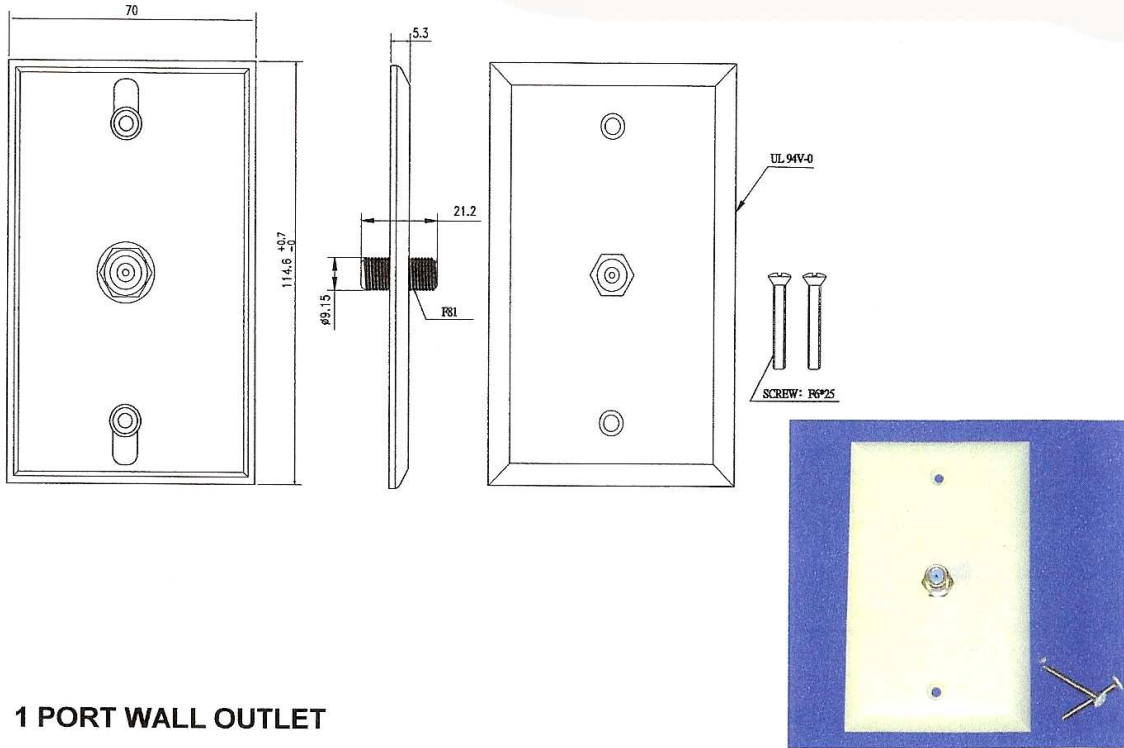

ATS-6SFO-*
WALL PLATE WITH ONE F81

1 PORT WALL OUTLET

FEATURE	DESCRIPTION
TYPE	ONE COAX TV / SATELLITE CONNECTION (RG-6)
FACE PLATE MATERIAL	SMOOTH FINISH FLUSH MOUNT WALL OUTLET HIGH-IMPACT, FLAME-RESISTANT PLASTIC, UL94V-0 RATED
COAX CONNECTOR MATERIAL	MEET SCTE F-PORT STANDARD FOR DIGITAL APPLICATION, MACHINE THREAD, NICKEL PLATED JIS H3250 / C3604 BRASS
RF SPECIFICATION	5-3000Mhz, RETURN LOSS >25dB INSERTION LOSS <0.12dB AT -40°F TO 140°F
MOUNTING	2 x #6-1" LONG PAINTED PHILIP BUGLE HEAD SCREWS INCLUDED
COLOR	WHITE (ATS-6SFO-W), ALMOND (ATS-6SFO-A), IVORY (ATS-6SFO-I)
PACKING	
PRODUCT PACKING	1 PC PER PVC BAG WITH 2 MOUNTING SCREWS 101.6mm (4") LENGTH x 190.5mm (7.5") HEIGHT,
SHIPPING CARTON	100 PCS PER BOX 337mm (13.3") LENGTH x 254mm (10") HEIGHT X 151mm (5.9") DEPTH
LABELING	533mm (21") LENGTH x 362mm (14.3") HEIGHT X 327mm (12.9") DEPTH, CONTAINS 400 PCS
UPC ON PC BAG	WHITE ATS-6SFO-W, ALMOND ATS-6SFO-A, IVORY ATS-6SFO-I

TITLE				
WALL PLATE WITH ONE F81				
DIM.	SCALE	MODEL	DRAWN BY	DRAWNING #
MM	FULL	ATS-6SFO	WCI 2005/06/02	900-87-37