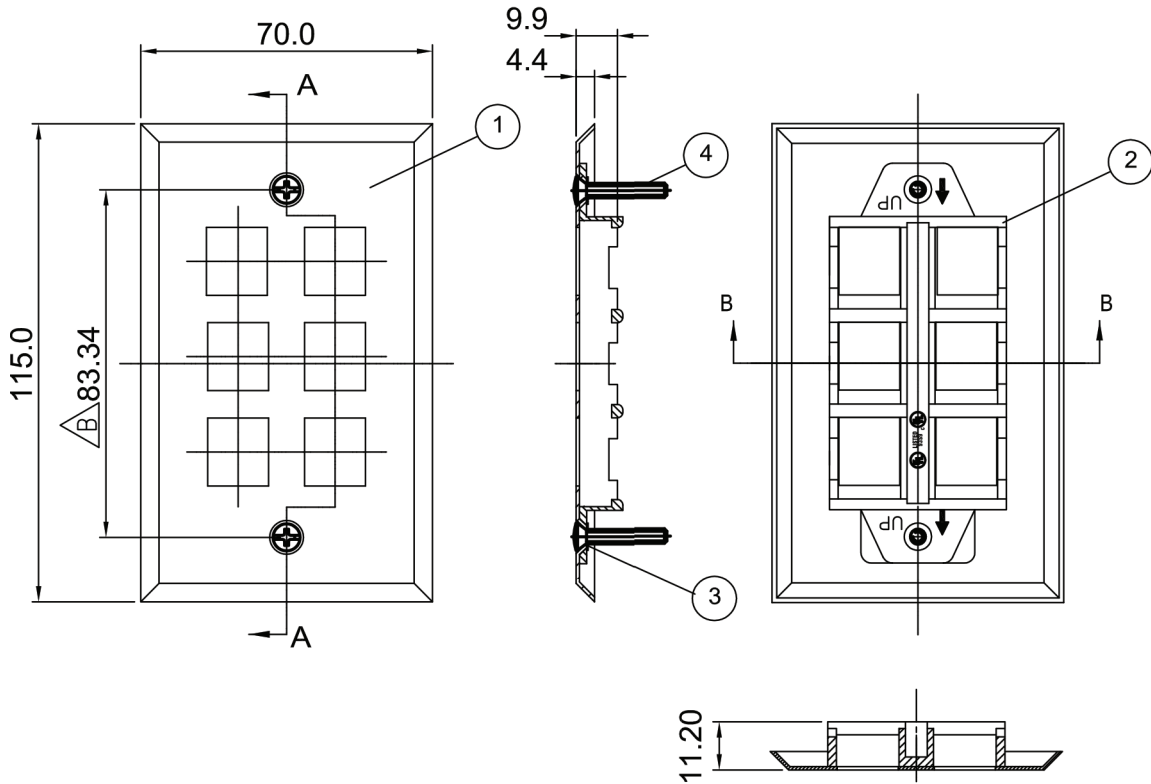

ATS-10600-P6-SS

6 Port Stainless Steel Wallplate

0.8 mm Stainless Steel

Includes 1 Package of 2 Screws, 6-32 Type F, Nickel Plated, Oval Phillips Combo Head X 0.9 Long

Dimensions: mm // Scale: Full // Drawing No: 10600-P6-SS