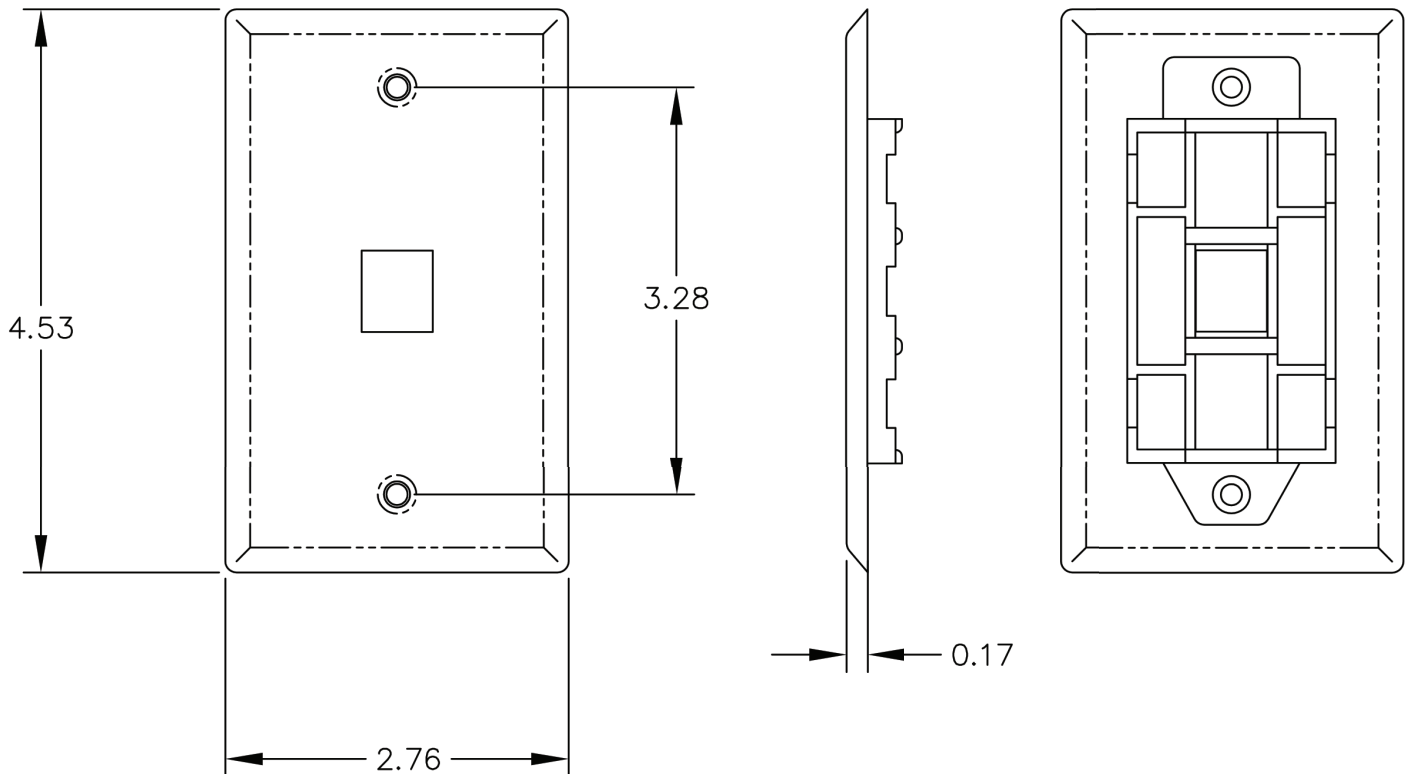

ATS-10600-P1-SS

1 Port Stainless Steel Wallplate

0.8 mm Stainless Steel

Includes 1 Package of 2 Screws, 6-32 Type F, Nickel Plated, Oval Phillips Combo Head X 0.9 Long

Dimensions: Inches // Scale: Full // Drawing No: 10600-P1-SS