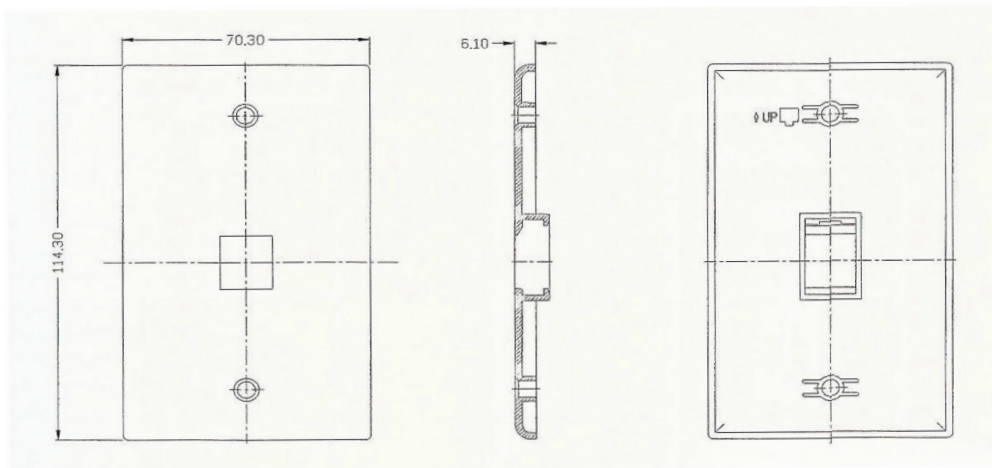

ATS-SFP-(1-6) One – Six Port Faceplate

Dimensions: mm
Drawing No: 900-87-09

Features

Type: One port blank receptacle (may be populated with cat-3, cat-5e, cat-6, coax, or fiber optic connectors)

Material: Smooth finish flush mount, high-impact, flame-resistant plastic, ul94v-0 rated

Size: 101.6mm (4") Length x 190.5mm (7.5") Height

Mounting: 2 x #6-1" long painted philips bugle head screws included

Packing: 75 per box, 300 per carton

Available colors: White (W) Almond (A) Ivory (I)